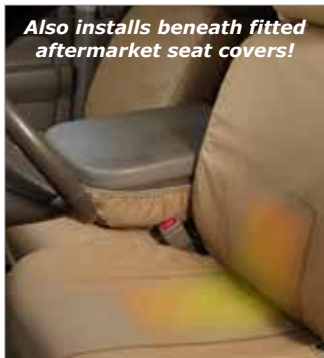

Since 1979, DashMat® has been the most recognized, best-selling dash protector available. Custom-patterned for a perfect fit.

The Original DashMat, still #1!

Available in 11 Colors

Available in 12 Colors

The VelourMat has a soft, elegant feel.

Also Available from DashMat®

Available in 4 Colors

The SuedeMat has the look and feel of rich suede.

Available in 4 Colors

A new fabric style that goes with today's vehicle interiors.

The best fitting, best looking dash cover on the market. Available in 12 Colors

INTERIOR COMFORT FOR WORK TRUCKS

Now heated seat elements can be easily installed on seat surface or beneath fitted aftermarket seat covers!

"Plug & Play" easy installation

Also installs beneath fitted aftermarket seat covers!

CARGO MANAGEMENT FOR WORK TRUCKS

BED WEBB

- Helps to secure even and uneven loads.
- Heavy-duty 100% stretch shock cord.
- Hardware included.